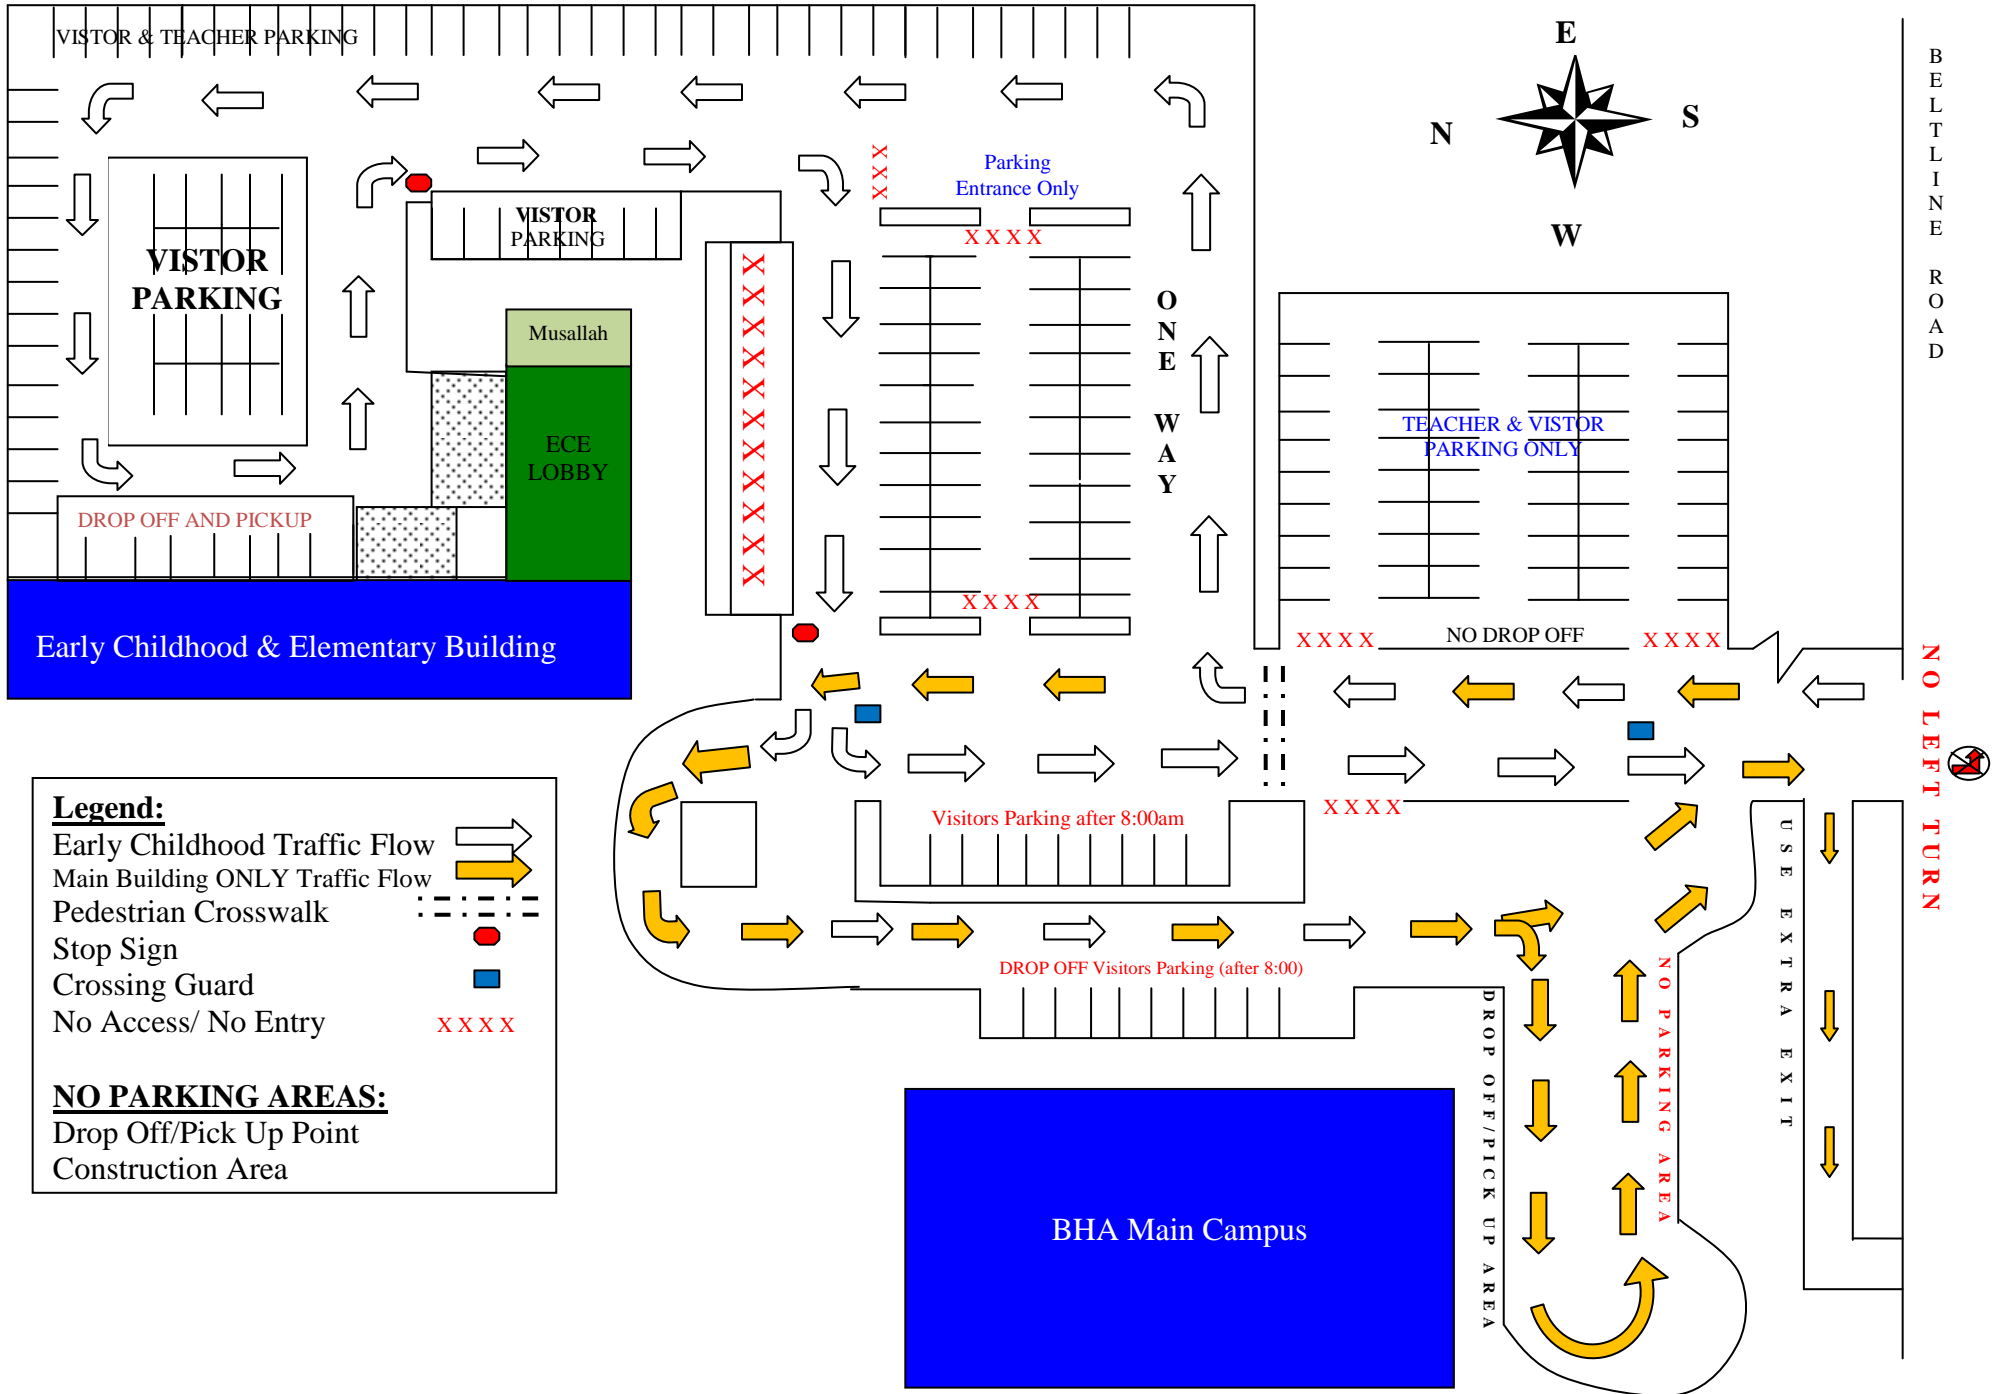

# BRIGHTER HORIZONS ACADEMY TRAFFIC FLOW MAP

## Legend:

- Early Childhood Traffic Flow 
- Main Building ONLY Traffic Flow 
- Pedestrian Crosswalk 
- Stop Sign 
- Crossing Guard 
- No Access/ No Entry 

## NO PARKING AREAS:

- Drop Off/Pick Up Point
- Construction Area