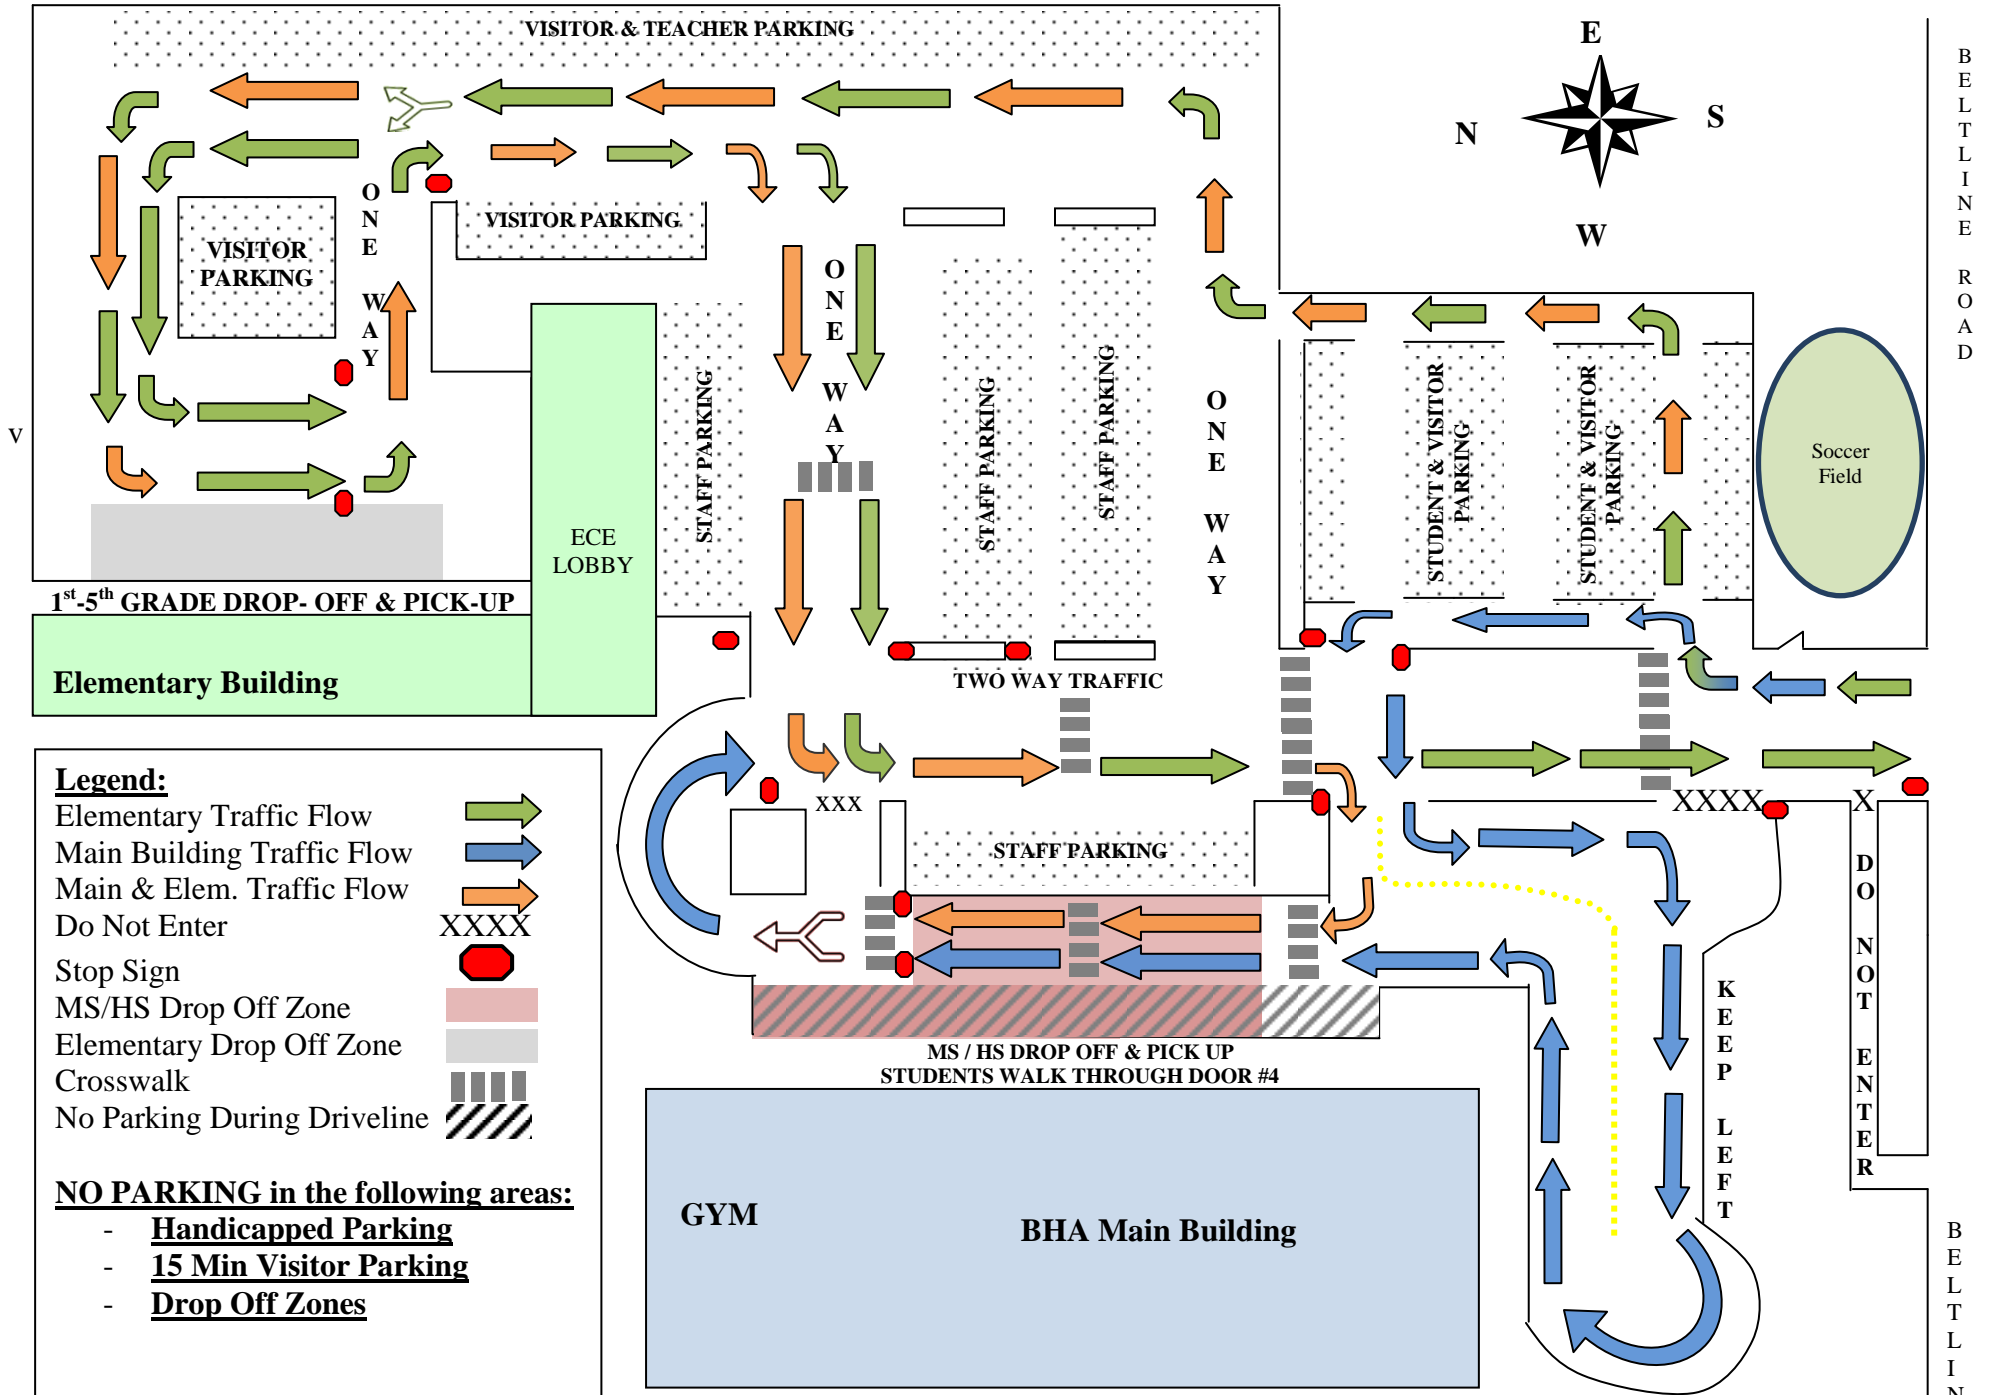

BRIGHTER HORIZONS ACADEMY TRAFFIC FLOW MAP

Legend:

- Elementary Traffic Flow
- Main Building Traffic Flow
- Main & Elem. Traffic Flow
- Do Not Enter
- Stop Sign
- MS/HS Drop Off Zone
- Elementary Drop Off Zone
- Crosswalk
- No Parking During Driveline

NO PARKING in the following areas:

- Handicapped Parking
- 15 Min Visitor Parking
- Drop Off Zones

BELTLINE ROAD